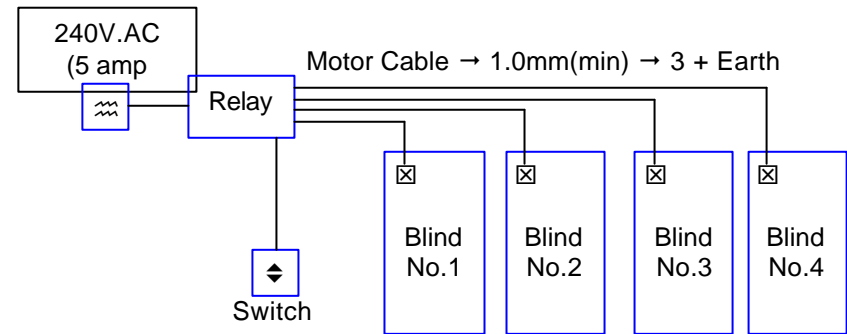

4 Motor Relay 128 617/3...1 Switch - 4 Motors

Motor Cable Identification

Direction 1	Brown
Direction 2	Black
Neutral	Blue
Earth	Yellow/Green

Motors can be Left or Right Hand