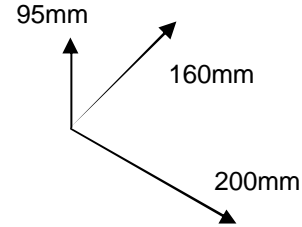

### 3 Motor Relay RK3...1 Switch - 3 Motors

Motor Cable Identification	
Direction 1	Brown
Direction 2	Black
Neutral	Blue
Earth	Yellow/Green

Motors can be Left or Right Hand