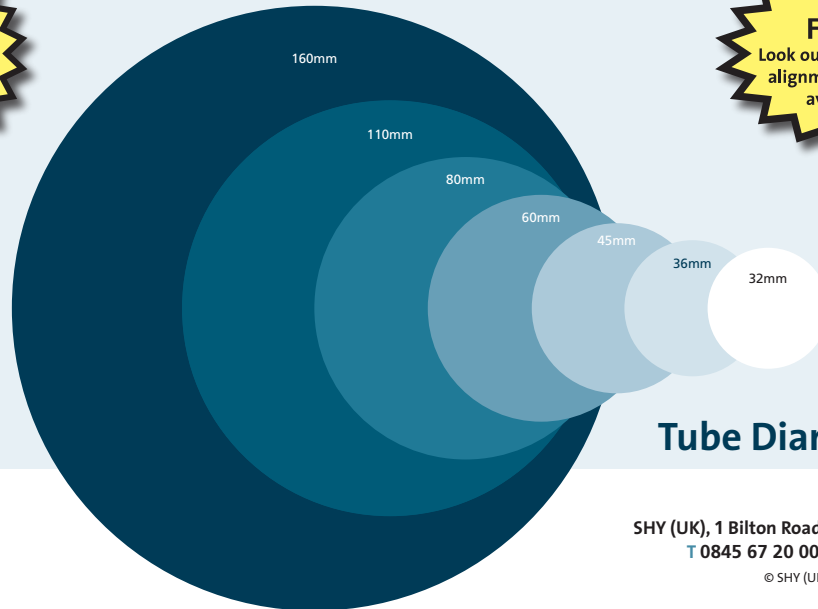

Fabrics

We stock an extensive range of fabrics screen, translucent and black-out as well as flyscreen mesh from manufacturers such as: Helioscreen, Hexcel, Ferrari, Mermet, and Phifer