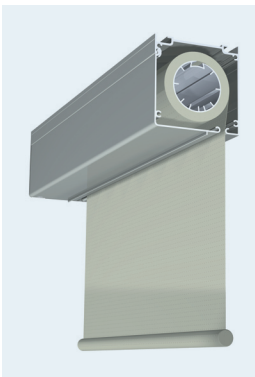

# The Commercial Roller Blind System Experts

Cassette Roller Blind with Patented Zip Side Channels

Box Size:			65 Box			85 Box			110 Box			150 Box			200 Box			150 Box Twin			200 Box Twin			
Side Channel Size:			17 x 28mm			33 x 28mm			33 x 28mm			33 x 28mm			33 x 28mm			33 x 28mm			33 x 28mm			
Operation			Max Width m	Max Drop m	Max Area m <sup>2</sup>	Max Width m	Max Drop m	Max Area m <sup>2</sup>	Max Width m	Max Drop m	Max Area m <sup>2</sup>	Max Width m	Max Drop m	Max Area m <sup>2</sup>	Max Width m	Max Drop m	Max Area m <sup>2</sup>	Max Width m	Max Drop m	Max Area m <sup>2</sup>	Max Width m	Max Drop m	Max Area m <sup>2</sup>	
Gravity Drop	Manual	Chain	2.6	1.6	2.5	2.6	2.6	5.0	2.6	3.6	6.5													
		Hand	2.6	2.0	3.0	2.6	2.6	4.5																
		HD Chain							4.4	3.8	13.0	4.2	5.0	17.0										
	Electric	Cord				2.6	2.6	4.5																
		Gear							4.4	3.8	11.5	4.2	5.0	17.0										
		24V.DC	2.0	1.6	2.0																			
Rooflight Shaped or Lifting	Manual	24V.DC - Quiet				2.8	2.4	5.0																
		240V.AC				2.8	2.4	5.5	4.4	3.8	13.0	5.2	6.4	25.0	6.0	10.0	49.0	2.8	2.4	5.5	4.4	3.8	13.0	
		Hand	2.6	2.0	3.0																			
	Electric	Cord				2.6	2.6	3.5																
		Gear							3.0	3.2	5.0	3.0	3.2	5.0										
		24V.DC																						
FTS	24V.DC - Quiet				1.6	2.6	1.5	1.8	3.2	2.0														
	240V.AC				2.8	2.6	4.5	4.0	3.2	8.0	4.2	3.2	10.0											
	240V.AC - Quiet										5.2	6.4	23.0	6.0	10.0	19.0								