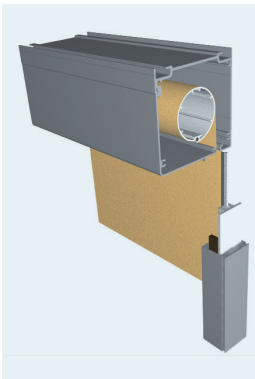

# The Commercial Roller Blind System Experts

Cassette Roller Blind with Patented Zip Side Channels

Box Size:			65 Box			85 Box			110 Box			150 Box			200 Box			150 Box Twin			200 Box Twin			
Side Channel Size:			17 x 28mm			33 x 28mm			33 x 28mm			33 x 28mm			33 x 28mm			33 x 28mm			33 x 28mm			
Operation			Max Width m	Max Drop m	Max Area m <sup>2</sup>	Max Width m	Max Drop m	Max Area m <sup>2</sup>	Max Width m	Max Drop m	Max Area m <sup>2</sup>	Max Width m	Max Drop m	Max Area m <sup>2</sup>	Max Width m	Max Drop m	Max Area m <sup>2</sup>	Max Width m	Max Drop m	Max Area m <sup>2</sup>	Max Width m	Max Drop m	Max Area m <sup>2</sup>	
Gravity Drop	Manual	Chain	2.6	1.6	2.5	2.6	2.6	5.0	2.6	3.6	6.5													
		Hand	2.6	2.0	3.0	2.6	2.6	4.5																
		HD Chain							4.4	3.8	13.0	4.2	5.0	17.0										
	Electric	Cord				2.6	2.6	4.5																
		Gear							4.4	3.8	11.5	4.2	5.0	17.0										
		24V.DC	2.0	1.6	2.0																			
Rooflight Shaped or Lifting	Manual	24V.DC - Quiet				2.8	2.4	5.0																
		240V.AC				2.8	2.4	5.5	4.4	3.8	13.0	5.2	6.4	25.0	6.0	10.0	49.0	2.8	2.4	5.5	4.4	3.8	13.0	
		Hand	2.6	2.0	3.0																			
	Electric	Cord				2.6	2.6	3.5																
		Gear							3.0	3.2	5.0	3.0	3.2	5.0										
		24V.DC																						
FTS	24V.DC - Quiet				1.6	2.6	1.5	1.8	3.2	2.0														
	240V.AC				2.8	2.6	4.5	4.0	3.2	8.0	4.2	3.2	10.0											
	240V.AC - Quiet										5.2	6.4	23.0	6.0	10.0	19.0								